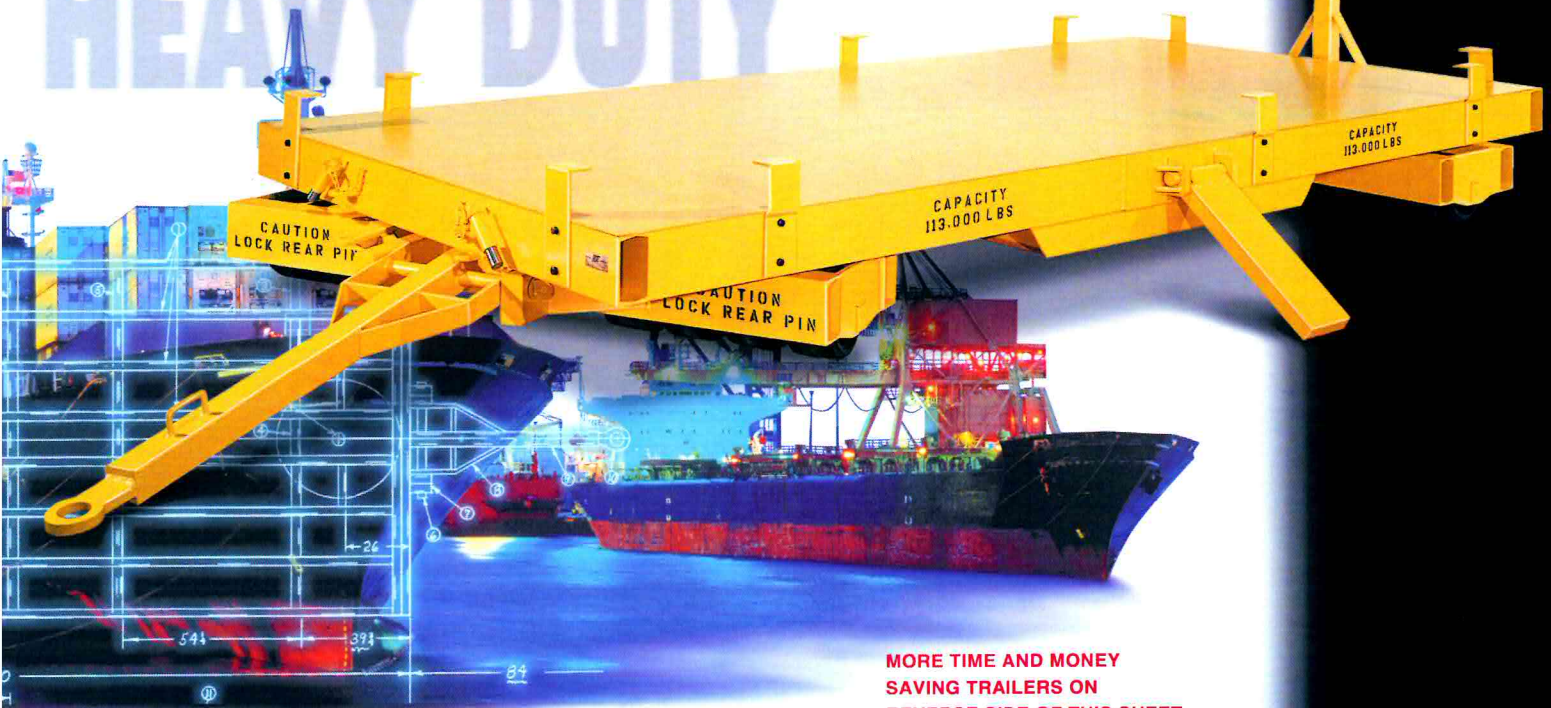

steel-industry

automotive

aerospace

HEAVY DUTY