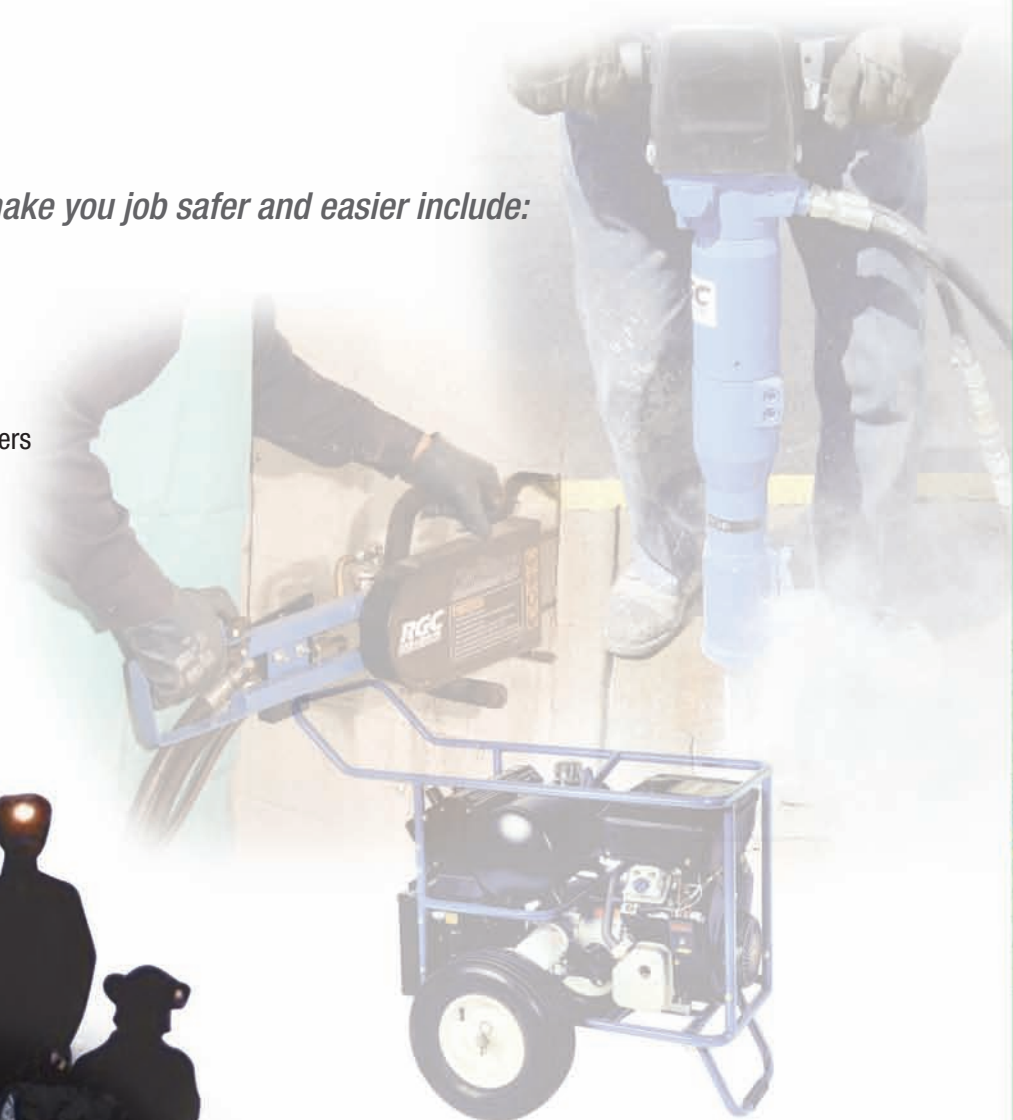

Your Mine Rescue Tool Box

Irwin Mine and Tunnelling Supply understands the importance of being prepared for emergencies. If you're part of a mine rescue team, there are some essential items that you should consider always having on-hand. They include:

- Concrete Chain Saws
- Hydraulic Jackhammers
- Hydraulic Power Sources

Additional tools that can make you job safer and easier include:

- Hydraulic Tools
- Pumps
- Round Saws
- Wheel Burro™ Equipment Carriers